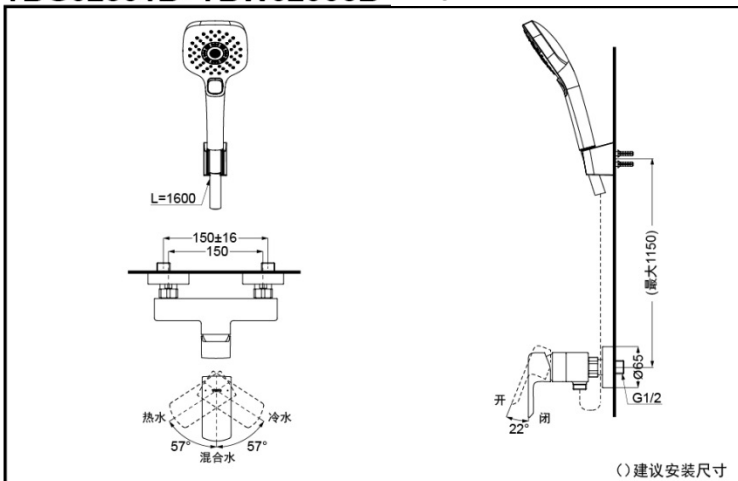

Wall-Mount Single-Lever Shower

TBG02301B+TBW02006B Mixer

*TOTO(CHINA) CO.,LTD. All rights reserved.

Others

Series : GR

Recommend fittings : G series
Hand Shower